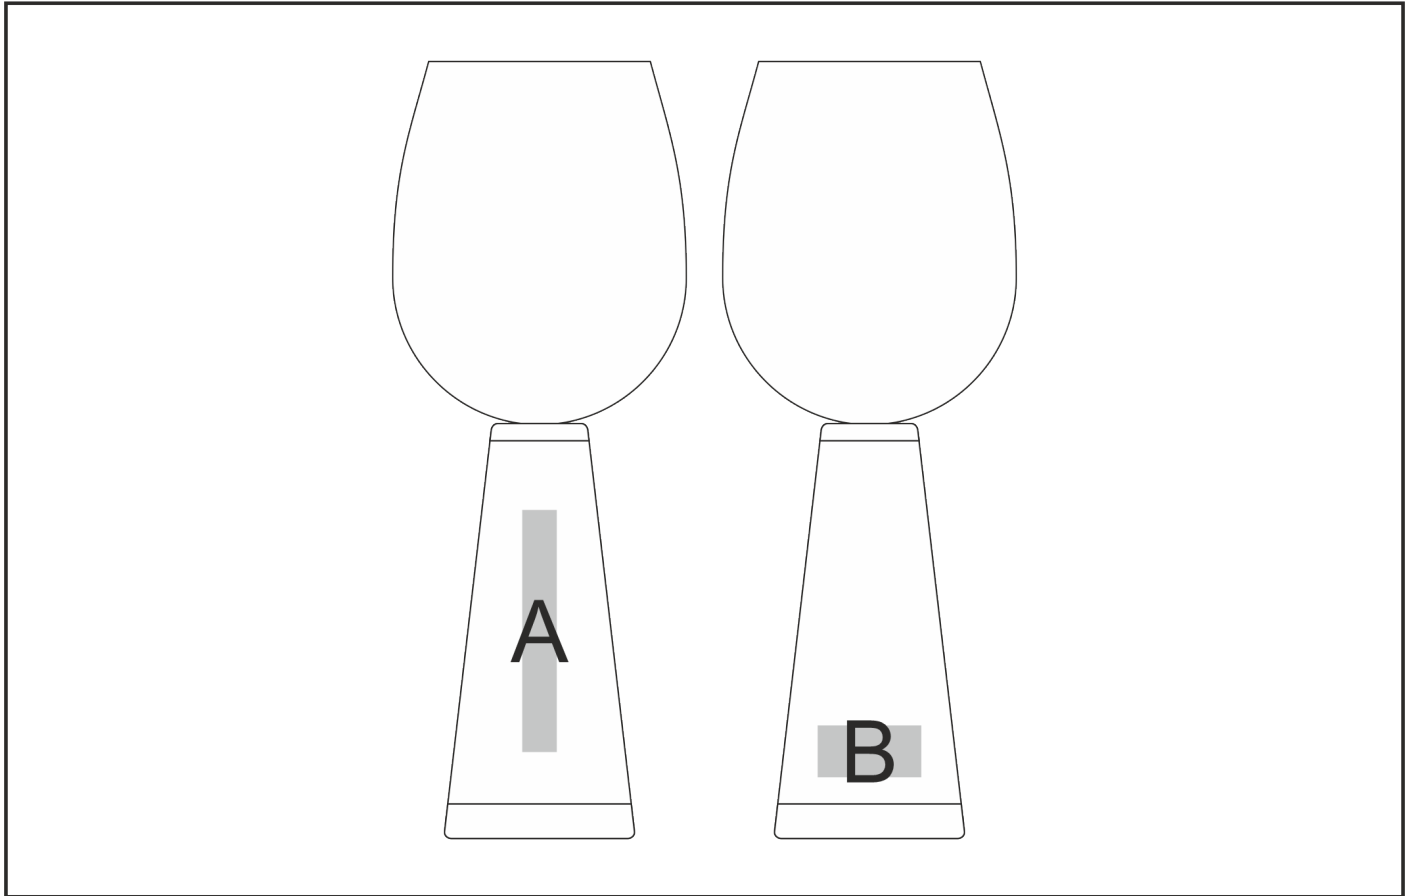

AC-2290

Andy Cartwright Afrique Wine Glasses

Need to know:

- Includes 1-Position Laser Engraving on Both Glasses (setup fee applies)
- Laser Colour: Tonal.
- Due to tonal variations in the wood the laser engraving will vary from one item to the next and will likely vary in the same item.

Branding Options:

Position A

1. Laser Engraving (LC)
N/A
Size: 10mm wide x 40mm high

Position B

1. Laser Engraving (LC)
N/A
Size: 30mm wide x 10mm high